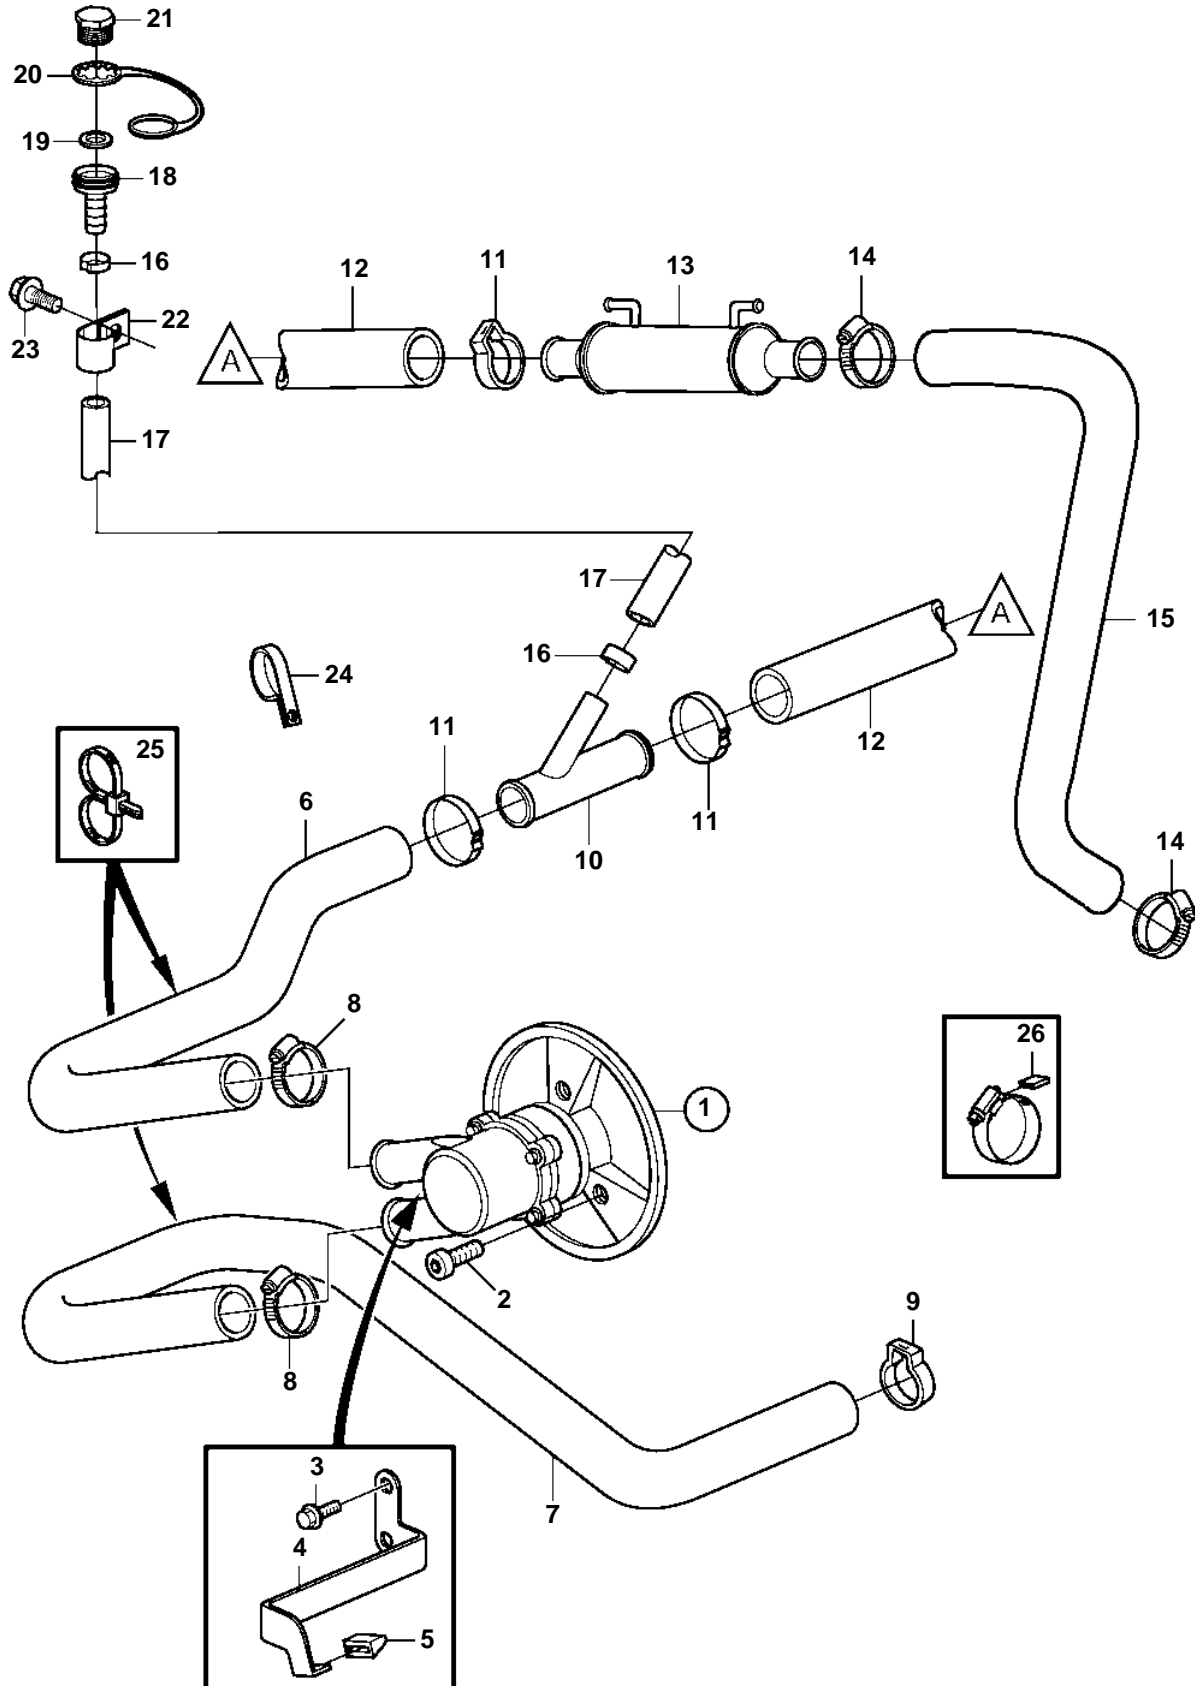

8.1Gi-C, 8.1Gi-D, 8.1GXi-B, 8.1GXi-C

8.1Gi-C, 8.1Gi-D, 8.1GXi-B, 8.1GXi-C

REF	PART NO.	QTY	DESCRIPTION	SEE SEC.	NOTES
1	3862484	1	Sea water pump	5988	
2	959240	3	Screw		
3	946441	2	Screw		
4	3860797	1	Bracket		
5	3857954	1	Stop		
6	3862691	1	Hose		
7	3860922	1	Hose		
8	3850422	2	Clamp		
9	982644	1	Clamp		
10	3862699	1	T-pipe		
11	982645	2	Clamp		
12	3862692	1	Hose		
13		1	Oil cooler	6001	
14	3853786	2	Clamp		
15	3861567	1	Hose		
16	983146	2	Clamp		
17	3857823	1	Hose		
18	3862902	1	Flushing connection		
19	3862079	1	Gasket		
20	3862082	1	Retainer		
21	3862656	1	Cap		
22	3862891	1	Clamp		
23	946173	1	Flange screw		
24	3853312	1	Clamp		
25	3850115	1	Strip clamp		
26	3858532	X	Cover		W=0.465" (11.8mm)